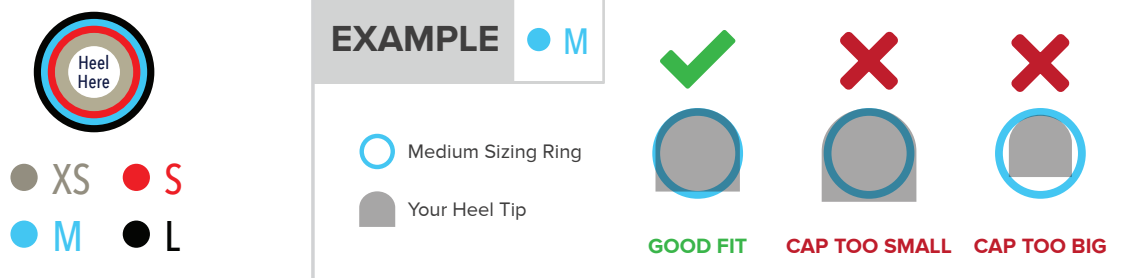

QUICK TIPS[®] LITE

Heel Cap Sizing Guide

CAP SIZES:

X-Small	7-9 mm
Small	9-11 mm
Medium	11-13 mm
Large	13-15 mm

INSTRUCTIONS:

- 1) Print this page at 100%. Uncheck any “Scale to fit page” checkboxes.
- 2) Place your heel inside sizing guide below. If you’re between sizes, we recommend choosing the smaller size.

NO-PRINT INSTRUCTIONS:

To scale this Sizing Guide on your phone, tablet, or computer, use a coin. Resize the screen so your coin fit exactly inside the dashed lines.

Quarter

Dime

Nickel

Penny

QUESTIONS? Contact us at info@gogoheel.com